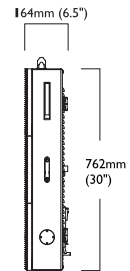

brightness	5000 nits
viewing angle horizontal	140° (50% brightness)
viewing angle vertical	45° (50% brightness)
contrast ratio (typical)	2,000:1
visual resolution	7mm
visual density	15876 dots per m²
pixel configuration	RGB 1, 2, 1
colours	4.4 trillion
processing depth	14 bit

data refresh rate (typical)	100,000 Hz
video frame rate	50/60 Hz
display input	RGB HV, YUV, YC, SDI Composite (HD-SDI optional)
lifetime (50% brightness)	≥75,000 hours
diagonal	1,269mm (50")
operating temperature	-20 to 50°C
max.power consumption	634 watts

Standard 4:3 aspect ratio (16:9 aspect also possible)

R7-ER Panel	Panel total	Size (m²)	Size (ft²)	Dimensions		Dot resolution w x h	Total weight kg (lb)	Max power consumption		
				w x h (m)	w x h (ft)			Europe (240 volts)	US (110 volts)	I Phase (amps)
1	1	0.77	8.33	1.02 x 0.76	3.3 x 2.5	128 x 96	48 (105.6)	634	2.6	5.8
4 x 4	16	12.4	133.33	4.06 x 3.05	13.3 x 10.0	2048 x 1536	768 (1689.6)	10144	42.3	92.2
5 x 5	25	19.4	208.33	5.08 x 3.81	16.7 x 12.5	3200 x 2400	1200 (2640)	15850	66.0	144.1
6 x 6	36	27.9	300.00	6.10 x 4.57	20.0 x 15.0	4608 x 3456	1728 (3801.6)	22824	95.1	207.5
7 x 7	49	37.9	408.33	7.11 x 5.33	23.3 x 17.5	6272 x 4704	2352 (5174.4)	31066	129.4	282.4
8 x 8	64	49.6	533.33	8.13 x 6.10	26.7 x 20.0	8192 x 6144	3072 (6758.4)	40576	169.1	368.9
9 x 9	81	62.7	675.00	9.14 x 6.86	30.0 x 22.5	10368 x 7776	3888 (8553.6)	51354	214.0	466.9
10 x 10	100	77.4	833.33	10.16 x 7.62	33.3 x 25.0	12800 x 9600	4800 (10560)	63400	264.2	576.4

Flightcase available upon request.

Alternative processing systems are available for larger screen sizes.

Lighthouse reserves the right to change any specifications without notice.

Lighthouse Technologies Ltd.

Asia: T +852 2192 1688 • **Europe:** T +44 (0)20 8380 9500 • **USA:** T +1 866 345 8288 • **E:** info@lighthouse-tech.com • www.lighthouse-tech.com