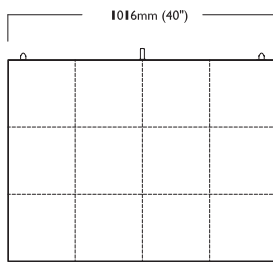

brightness	5000 nits
viewing angle horizontal	140° (50% brightness)
viewing angle vertical	45° (50% brightness)
contrast ratio (typical)	2,000:1
visual resolution	7mm
visual density	15876 dots per m²
pixel configuration	RGB 1, 2, 1
colours	4.4 trillion
processing depth	14 bit

data refresh rate (typical)	100,000 Hz
video frame rate	50/60 Hz
display input	RGB HV, YUV, YC, SDI Composite (HD-SDI optional)
lifetime (50% brightness)	≥75,000 hours
diagonal	1,269mm (50")
operating temperature	-20 to 50°C
max.power consumption	634 watts

Standard 4:3 aspect ratio (16:9 aspect also possible)

R7-ER Panel	Panel total	Size (m²)	Size (ft²)	Dimensions		Dot resolution w x h	Total weight kg (lb)	Max power consumption		
				w x h (m)	w x h (ft)			Europe (240 volts)	US (110 volts)	I Phase (amps)
1	1	0.77	8.33	1.02 x 0.76	3.3 x 2.5	128 x 96	48 (105.6)	634	2.6	5.8
4 x 4	16	12.4	133.33	4.06 x 3.05	13.3 x 10.0	2048 x 1536	768 (1689.6)	10144	42.3	92.2
5 x 5	25	19.4	208.33	5.08 x 3.81	16.7 x 12.5	3200 x 2400	1200 (2640)	15850	66.0	144.1
6 x 6	36	27.9	300.00	6.10 x 4.57	20.0 x 15.0	4608 x 3456	1728 (3801.6)	22824	95.1	207.5
7 x 7	49	37.9	408.33	7.11 x 5.33	23.3 x 17.5	6272 x 4704	2352 (5174.4)	31066	129.4	282.4
8 x 8	64	49.6	533.33	8.13 x 6.10	26.7 x 20.0	8192 x 6144	3072 (6758.4)	40576	169.1	368.9
9 x 9	81	62.7	675.00	9.14 x 6.86	30.0 x 22.5	10368 x 7776	3888 (8553.6)	51354	214.0	466.9
10 x 10	100	77.4	833.33	10.16 x 7.62	33.3 x 25.0	12800 x 9600	4800 (10560)	63400	264.2	576.4

Flightcase available upon request.

Alternative processing systems are available for larger screen sizes.

Lighthouse reserves the right to change any specifications without notice.

Lighthouse Technologies Ltd.

Asia: T +852 2192 1688 • **Europe:** T +44 (0)20 8380 9500 • **USA:** T +1 866 345 8288 • **E:** info@lighthouse-tech.com • www.lighthouse-tech.com