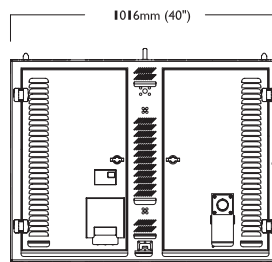

brightness	5000 nits
viewing angle horizontal	140° (50% brightness)
viewing angle vertical	45° (50% brightness)
contrast ratio (typical)	2,000:1
visual resolution	7mm
visual density	15876 dots per m²
pixel configuration	RGB 1, 2, 1
colours	4.4 trillion
processing depth	14 bit

data refresh rate (typical)	100,000 Hz
video frame rate	50/60 Hz
display input	RGB HV, YUV, YC, SDI Composite (HD-SDI optional)
lifetime (50% brightness)	≥75,000 hours
diagonal	1,269mm (50")
operating temperature	-20 to 50°C
max.power consumption	634 watts

Standard 4:3 aspect ratio (16:9 aspect also possible)

R7-ER Panel	Panel total	Size (m²)	Size (ft²)	Dimensions		Dot resolution w x h	Total weight kg (lb)	Max power consumption		
				w x h (m)	w x h (ft)			Europe (240 volts)	US (110 volts)	I Phase (amps)
1	1	0.77	8.33	1.02 x 0.76	3.3 x 2.5	128 x 96	48 (105.6)	634	2.6	5.8
4 x 4	16	12.4	133.33	4.06 x 3.05	13.3 x 10.0	2048 x 1536	768 (1689.6)	10144	42.3	92.2
5 x 5	25	19.4	208.33	5.08 x 3.81	16.7 x 12.5	3200 x 2400	1200 (2640)	15850	66.0	144.1
6 x 6	36	27.9	300.00	6.10 x 4.57	20.0 x 15.0	4608 x 3456	1728 (3801.6)	22824	95.1	207.5
7 x 7	49	37.9	408.33	7.11 x 5.33	23.3 x 17.5	6272 x 4704	2352 (5174.4)	31066	129.4	282.4
8 x 8	64	49.6	533.33	8.13 x 6.10	26.7 x 20.0	8192 x 6144	3072 (6758.4)	40576	169.1	368.9
9 x 9	81	62.7	675.00	9.14 x 6.86	30.0 x 22.5	10368 x 7776	3888 (8553.6)	51354	214.0	466.9
10 x 10	100	77.4	833.33	10.16 x 7.62	33.3 x 25.0	12800 x 9600	4800 (10560)	63400	264.2	576.4

Flightcase available upon request.

Alternative processing systems are available for larger screen sizes.

Lighthouse reserves the right to change any specifications without notice.

Lighthouse Technologies Ltd.

Asia: T +852 2192 1688 • **Europe:** T +44 (0)20 8380 9500 • **USA:** T +1 866 345 8288 • **E:** info@lighthouse-tech.com • www.lighthouse-tech.com