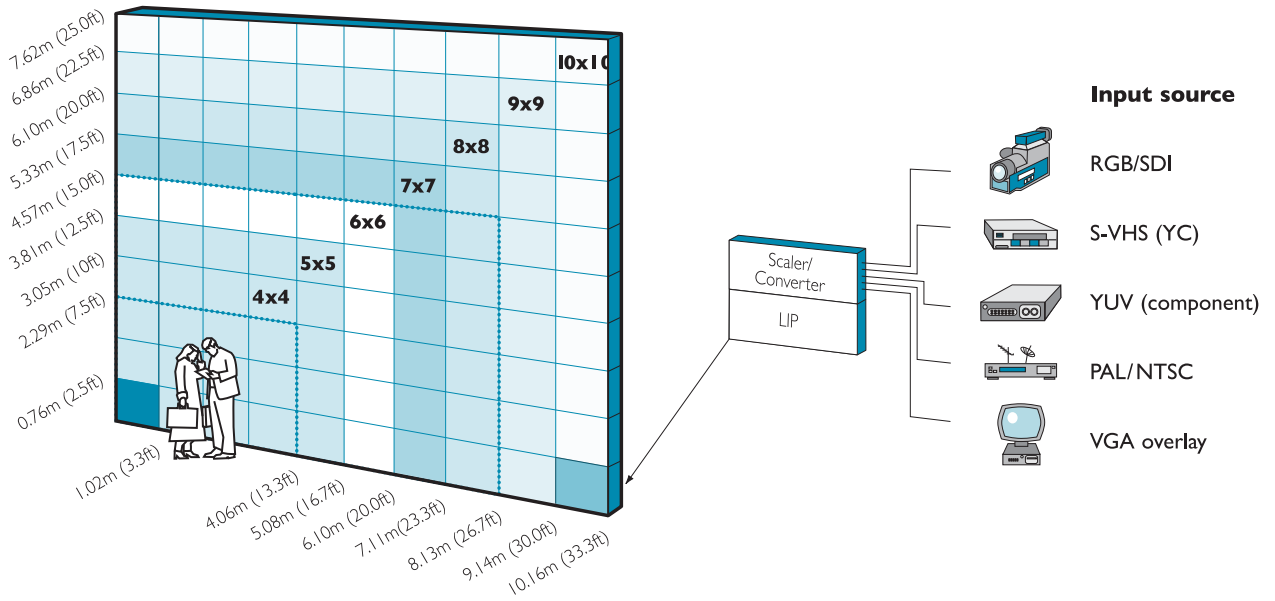

R7-ER outdoor LED panel

configurations

quick reference guide

R7-ER